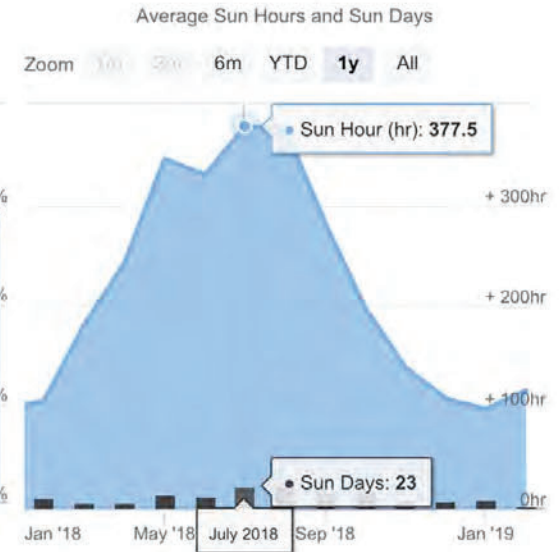

USING NATURE