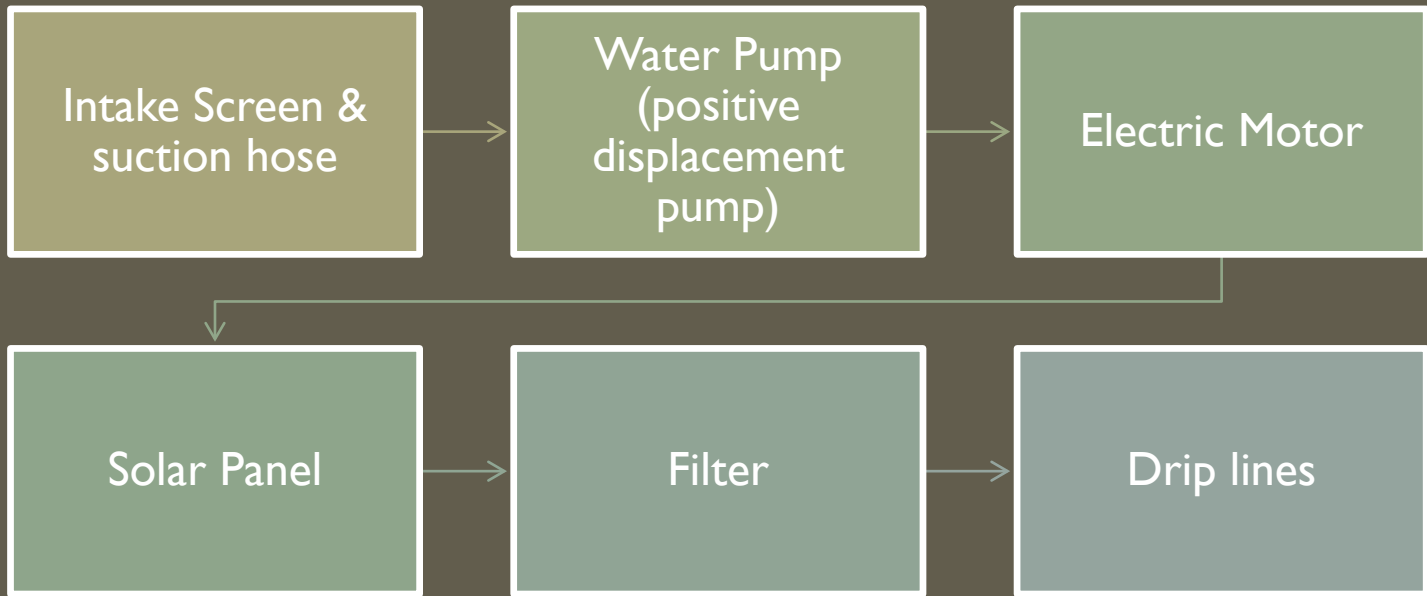

Install a gas pump
and irrigation
system

USING NATURE

WATER TRUCK

GAS PUMP

OUR IRRIGATION SOLUTION

SOLAR IRRIGATION

COMPONENTS

A QUICK LOOK AT OUR
SOLAR PUMP IN THE
FIELD

WHAT ARE THE
BENEFITS OF OUR
SYSTEM?

LEAF NINJA'S SOLAR IRRIGATION SYSTEM

Waters only when needed

Delivers water efficiently and effectively

Works on any site

Growth Stimulates

Vandal Proof

Reusable

Cost Effective

Low Maintenance

IT WATERS ONLY WHEN NEEDED

EFFICIENT DELIVERY

EFFECTIVE DELIVERY

WATER REPELLENCE

EFFECTIVE
DELIVERY

DETERMINE SOIL TYPE
WHAT IS YOUR SOIL TYPE?

EFFECTIVE DELIVERY

Saturation

All pores are full of water. Gravitational water is lost

Field Capacity

Available water for plant growth

Wilting Point

No more water is available to plants

ADAPTABLE
TO MOST
SITES