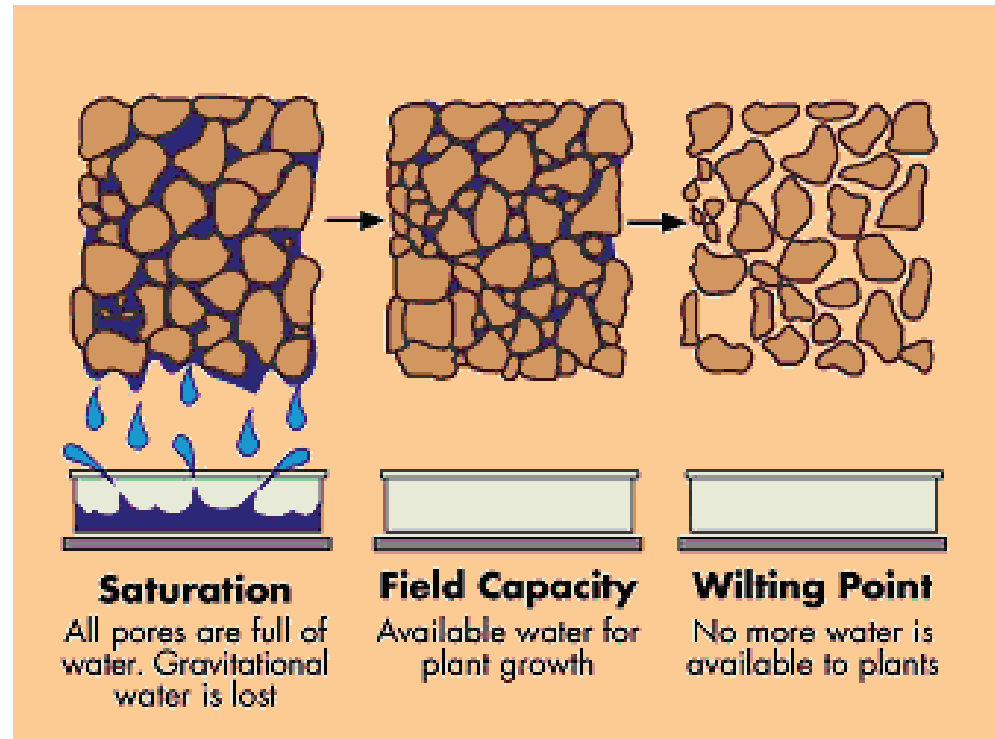

Cost Effective

Low Maintenance

IT WATERS ONLY WHEN NEEDED

EFFICIENT DELIVERY

EFFECTIVE DELIVERY

WATER REPELLENCE

EFFECTIVE
DELIVERY

DETERMINE SOIL TYPE
WHAT IS YOUR SOIL TYPE?

EFFECTIVE DELIVERY

Saturation

All pores are full of water. Gravitational water is lost

Field Capacity

Available water for plant growth

Wilting Point

No more water is available to plants

ADAPTABLE
TO MOST
SITES