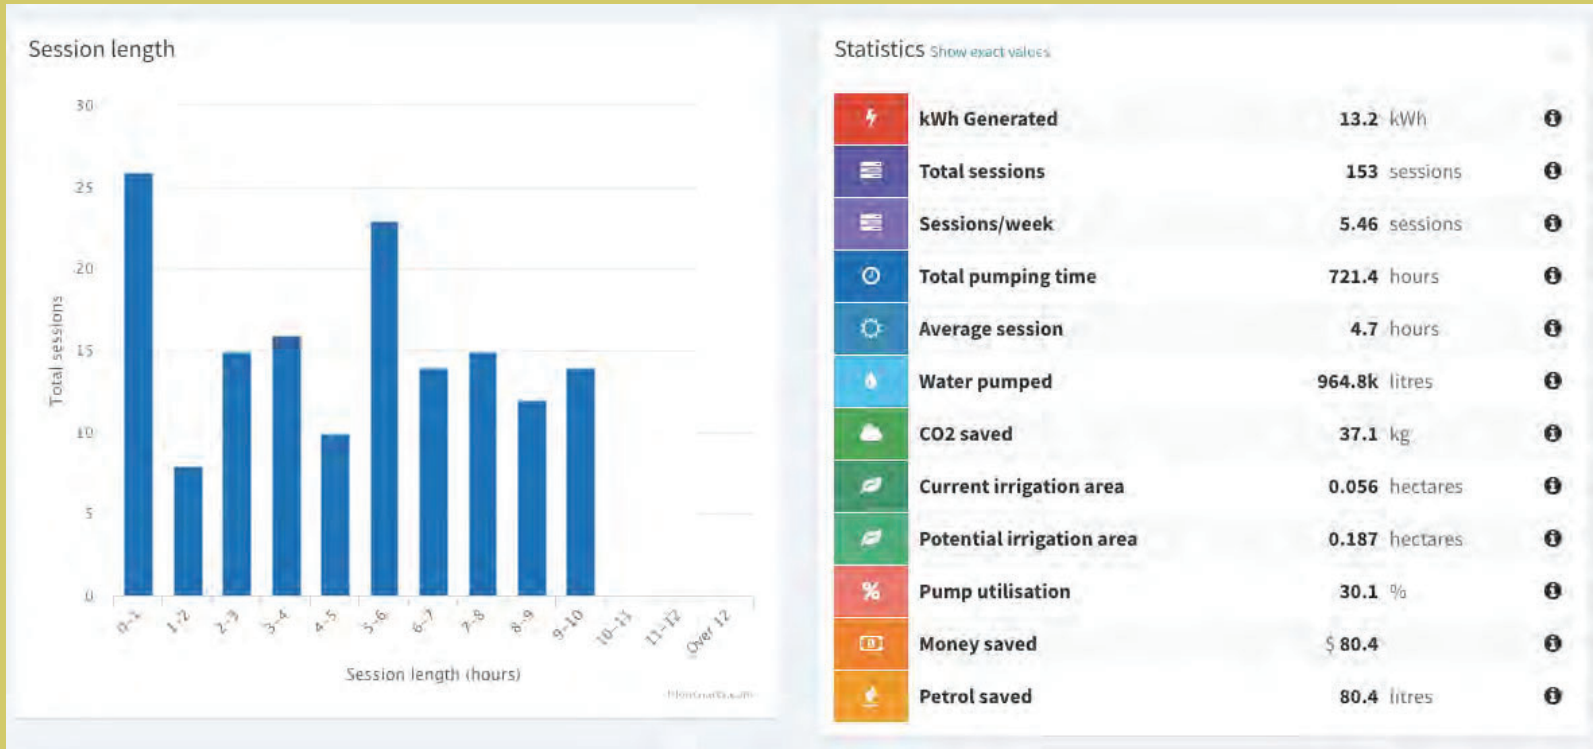

WHAT ARE THE
MAINTENANCE
REQUIREMENTS?

MAINTENANCE

INTAKE SCREEN
CAN CLOG

SUCTION HOSE
CAN LOOSE
PRIME

FILTER CAN
CLOG

PANELS CAN GET
DIRTY

LINES CAN GET
DAMAGED

THIS IS WHY
WE HAVE
REMOTE
MONITORING
CAPABILITIES

REAL TIME PUMP DATA

INFORMATION WE
CAN LEARN ABOUT
THE SYSTEM

PUMP STATISTICS

SUCCESSFUL PROJECTS

CONTINUAL IMPROVEMENTS

WITH CONTINUOUS
CHALLENGES COMES
CONTINUOUS
INGENUITY

THANK YOU

QUESTIONS