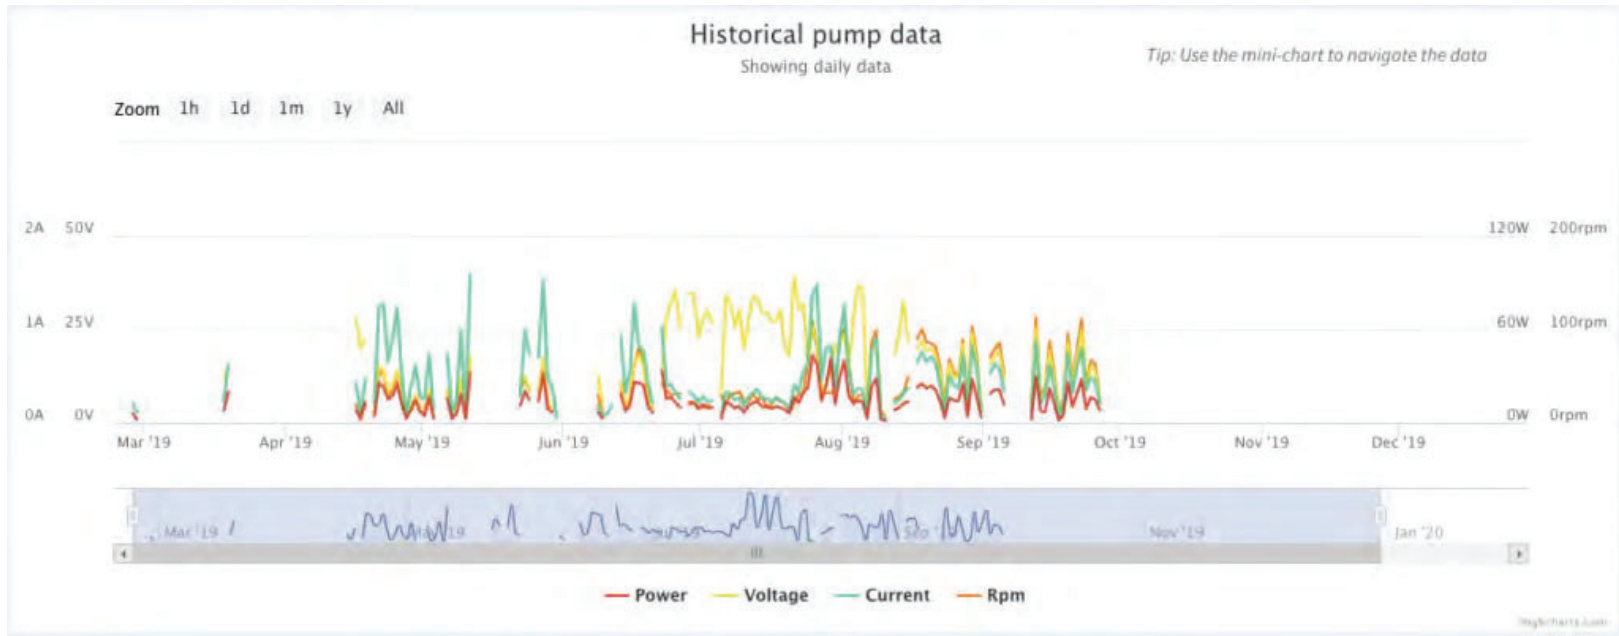

REAL TIME PUMP DATA

INFORMATION WE
CAN LEARN ABOUT
THE SYSTEM

PUMP STATISTICS

SUCCESSFUL PROJECTS

CONTINUAL IMPROVEMENTS

WITH CONTINUOUS
CHALLENGES COMES
CONTINUOUS
INGENUITY

THANK YOU

QUESTIONS