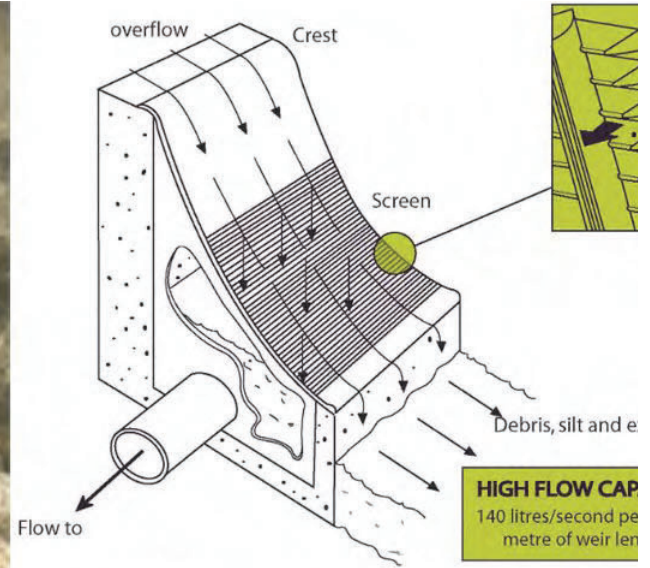

CONTINUAL IMPROVEMENTS