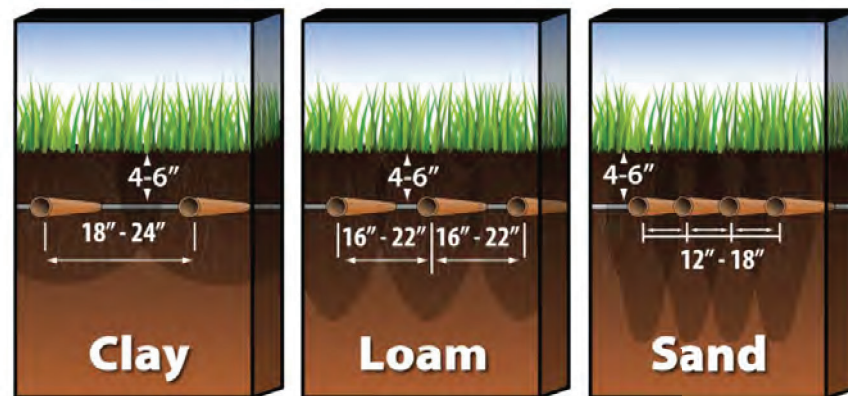

Cost Effective

Low Maintenance

IT WATERS ONLY WHEN NEEDED

EFFICIENT DELIVERY

EFFECTIVE DELIVERY

WATER REPELLENCE

EFFECTIVE
DELIVERY

DETERMINE SOIL TYPE
WHAT IS YOUR SOIL TYPE?

EFFECTIVE DELIVERY

Saturation

All pores are full of water. Gravitational water is lost

Field Capacity

Available water for plant growth

Wilting Point

No more water is available to plants

ADAPTABLE
TO MOST
SITES